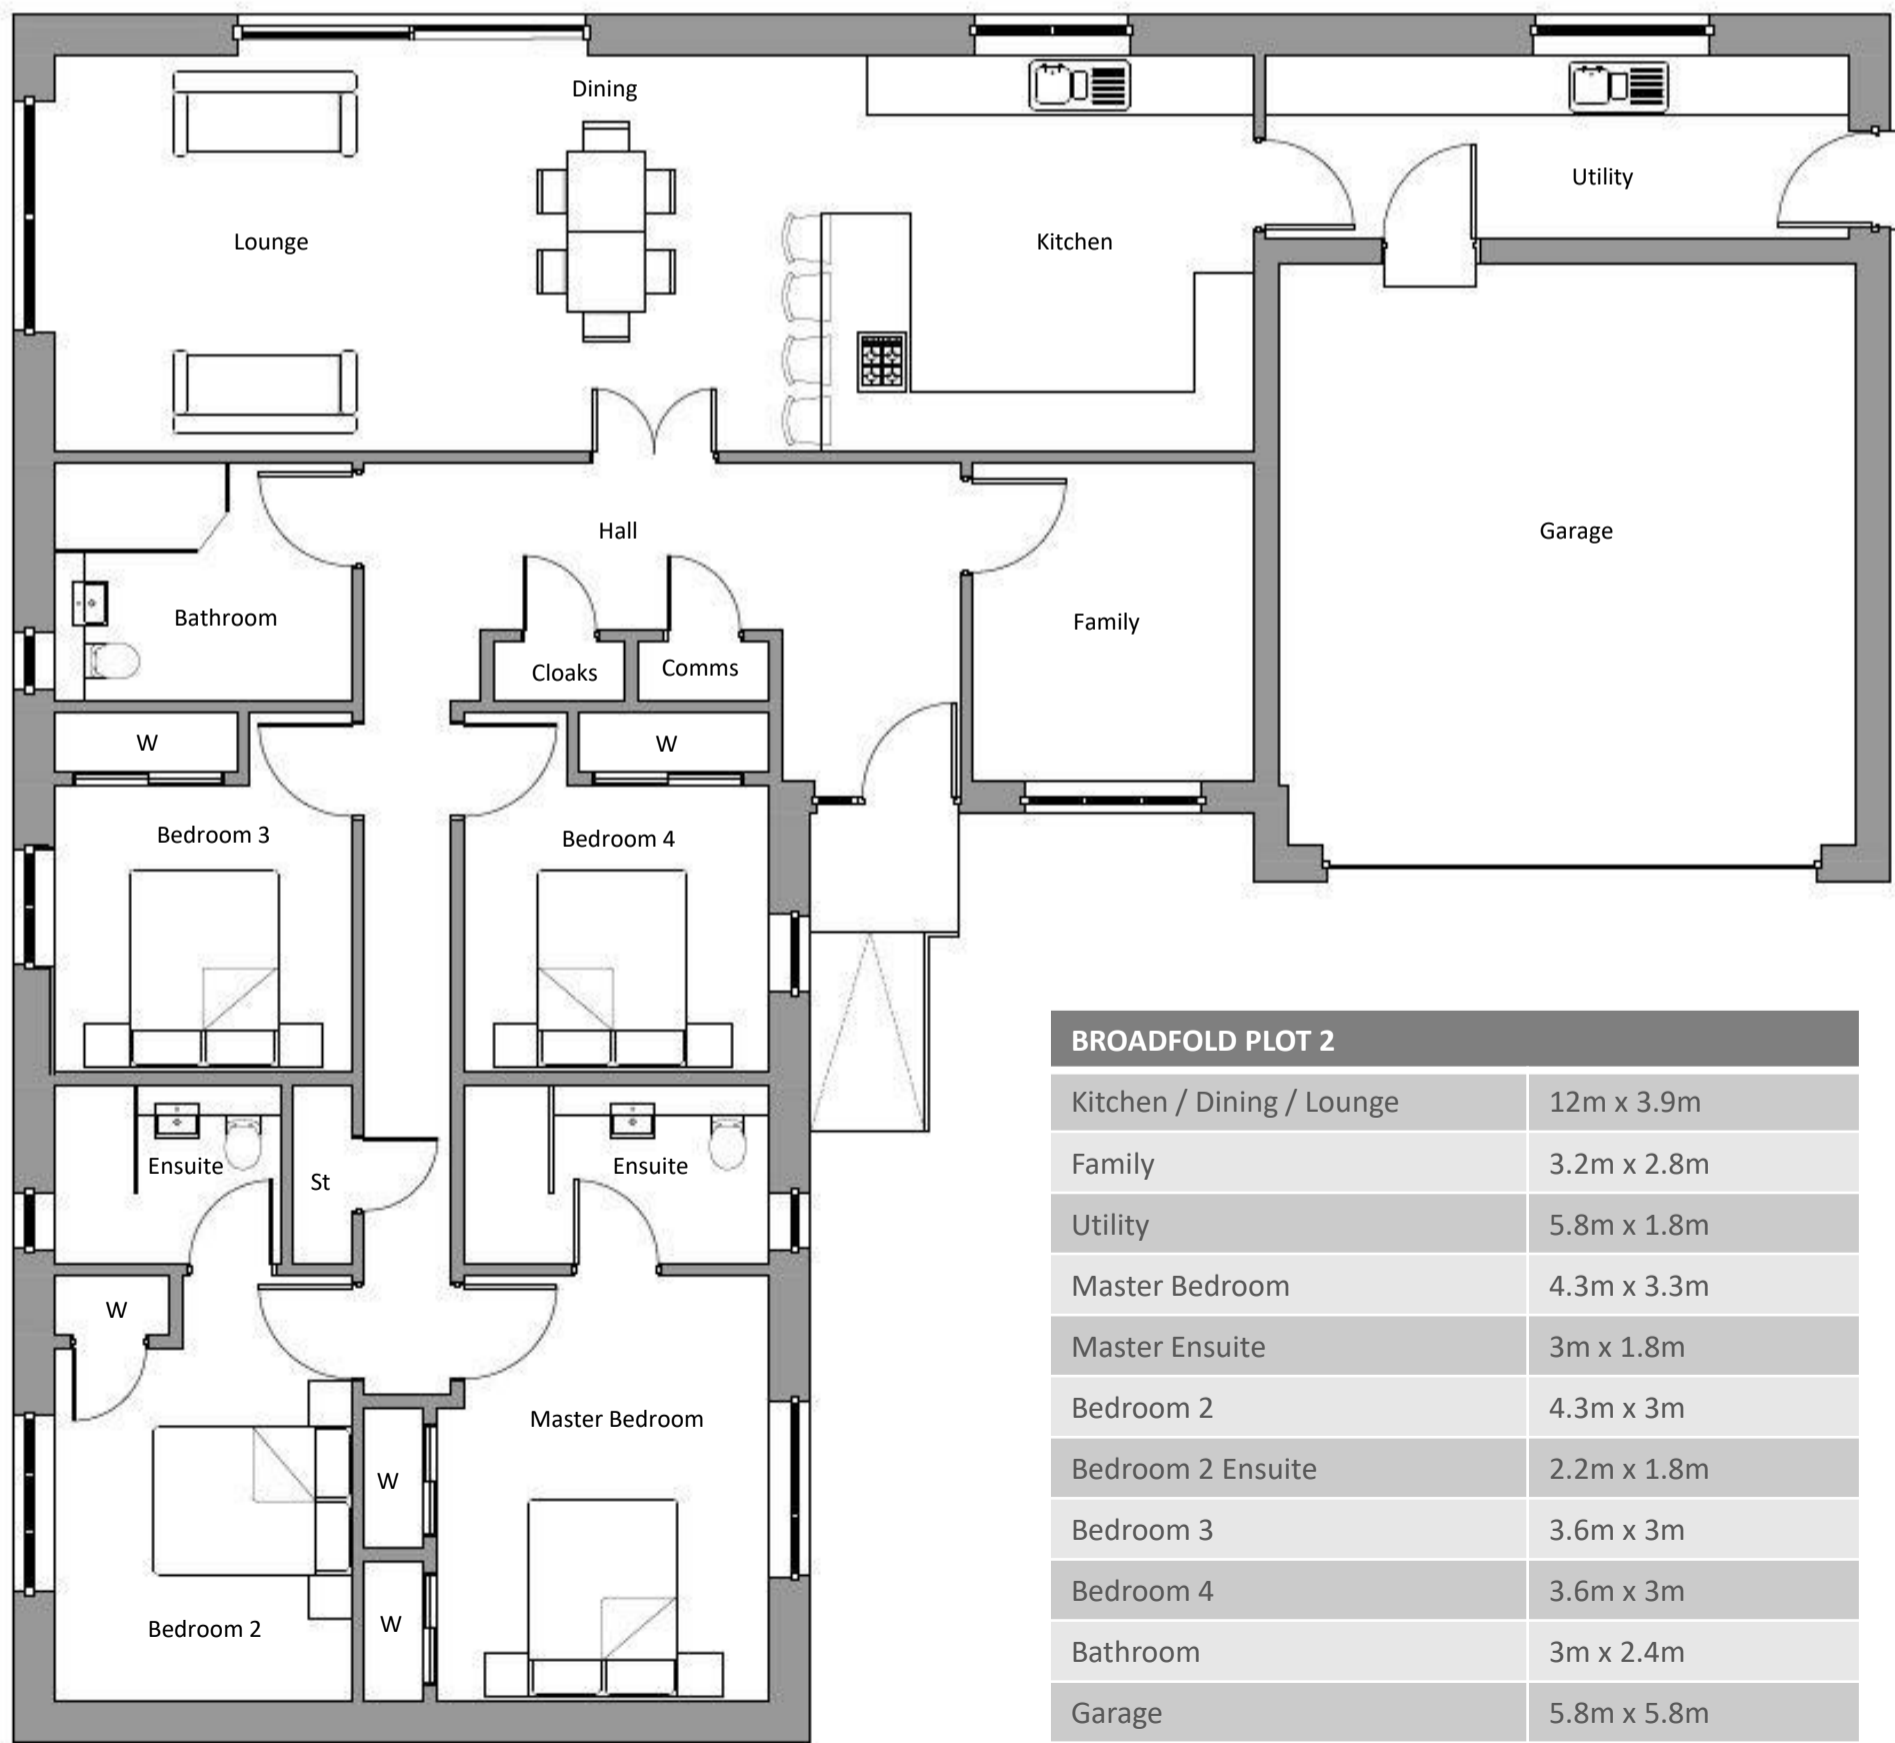

Broadfold Plot 2 Floor area 201 m2

Plot size approx. 988.5 m2 / 0.24 acres

All plans, images and dimensions are for illustrative purposes only, and are intended to convey concept and vision of development/property. These may alter as work progresses and do not necessarily represent a true and accurate depiction of finished product and specification. These are not intended to form part of any contract.